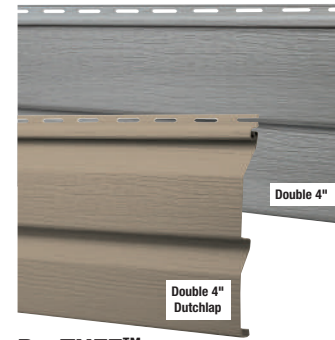

VINYL SIDING

- Limited lifetime warranty
- Low maintenance

ProTUFF™

- 204 MPH wind resistance
- 11 colors
- Each .042" T x 8" W x 12'6" L piece covers approximately 8.33 sq. ft. 146-0674-9735

SALE PRICE 8.29
11% REBATE* 0.91
VALUE AFTER REBATE* **7.38** each